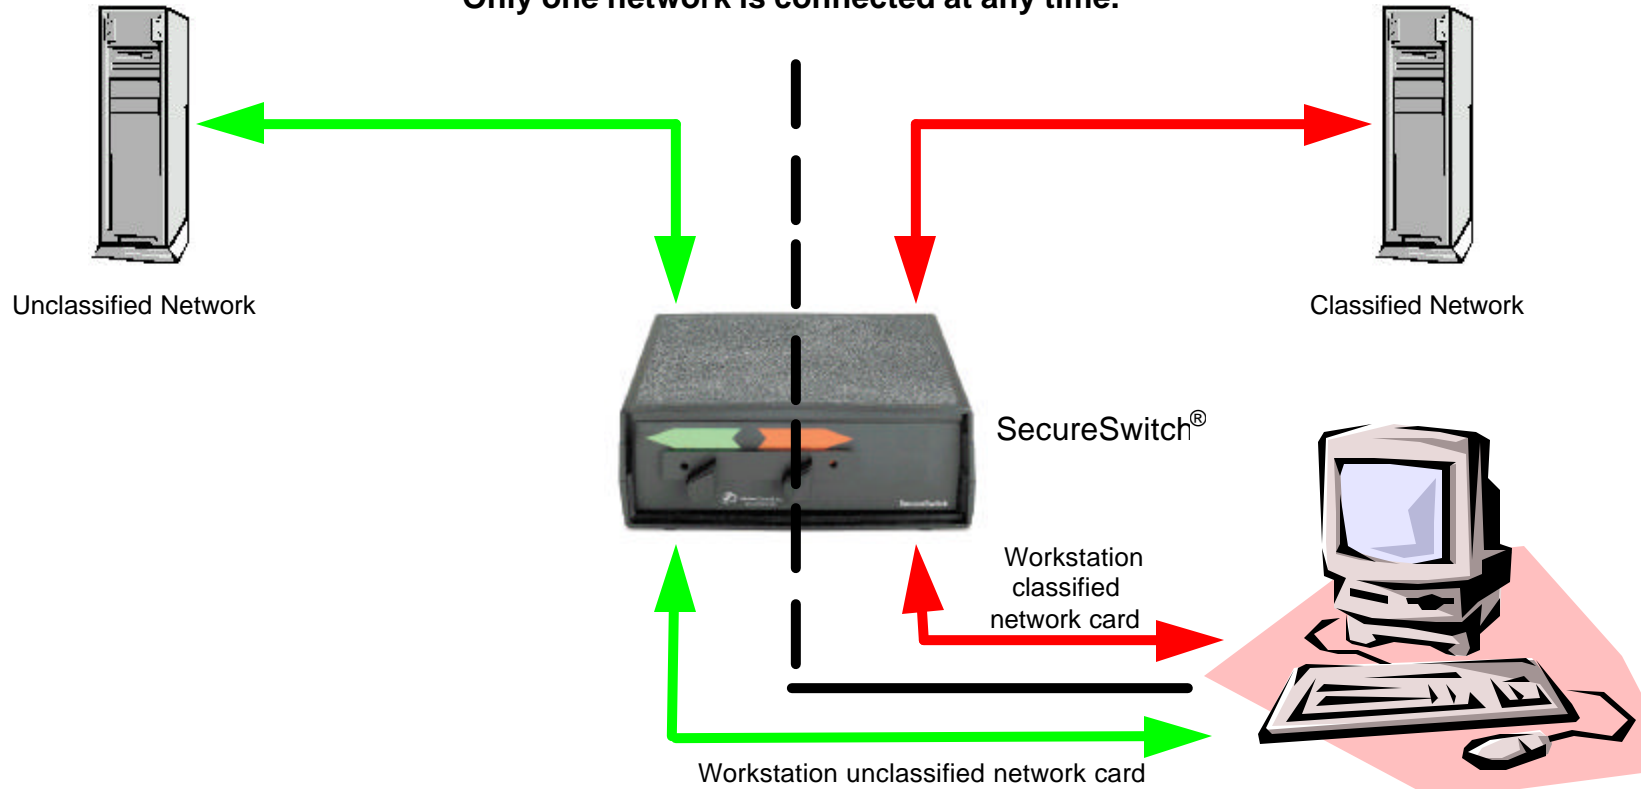

Only one network is connected at any time.

Classified network security is maintained.

Market Central, Inc.
500 Business Center Drive
Pittsburgh, PA 15205
(412) 494-2800 CAGE Code 1BGJ7

SecureSwitch® Model 5000600
Dual Network Switch is EAL-4 Validated